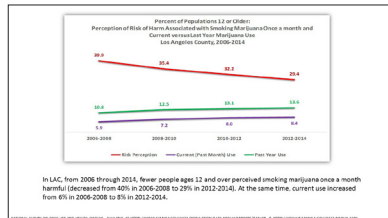

Downloads available at:

publichealth.lacounty.gov/sapc/prevention/PreventionLinks.htm

WEB DOWNLOADS

POWERPOINT PRESENTATION SLIDES

In 2015, youth in high schools:

- 1 in 6 young people are considered frequent users of marijuana.
- 17% males and 16% females used weed at least once or more in the past 30 days.
- 1 in 3 young people reported ever trying marijuana.
- Marijuana use and initiation, before age 13, was higher among males.