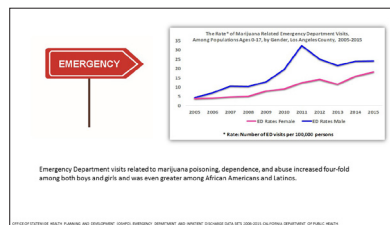

Downloads available at:

publichealth.lacounty.gov/sapc/prevention/PreventionLinks.htm

WEB DOWNLOADS

POWERPOINT PRESENTATION SLIDES

In 2015, youth in high schools:

- 1 in 6 young people are considered frequent users of marijuana.
- 17% males and 16% females used weed at least once or more in the past 30 days.
- 1 in 3 young people reported ever trying marijuana.
- Marijuana use and initiation, before age 13, was higher among males.

In 2017, among youth 12-to-17 years of age :

- Among young people who used marijuana, **APPROXIMATELY HALF** went to school high.
- Average age of initiating marijuana use was 13 years of age.
- Over half of young people perceived easy access to obtain marijuana on the street.