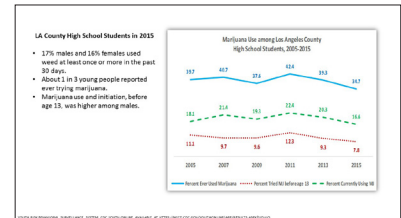

Downloads available at:

publichealth.lacounty.gov/sapc/prevention/PreventionLinks.htm

WEB DOWNLOADS

POWERPOINT PRESENTATION SLIDES

In 2015, youth in high schools:

- 1 in 6 young people are considered frequent users of marijuana.
- 17% males and 16% females used weed at least once or more in the past 30 days.
- 1 in 3 young people reported ever trying marijuana.
- Marijuana use and initiation, before age 13, was higher among males.

In 2017, among youth 12-to-17 years of age :

- Among young people who used marijuana, **APPROXIMATELY HALF** went to school high.
- Average age of initiating marijuana use was 13 years of age.
- Over half of young people perceived easy access to obtain marijuana on the street.