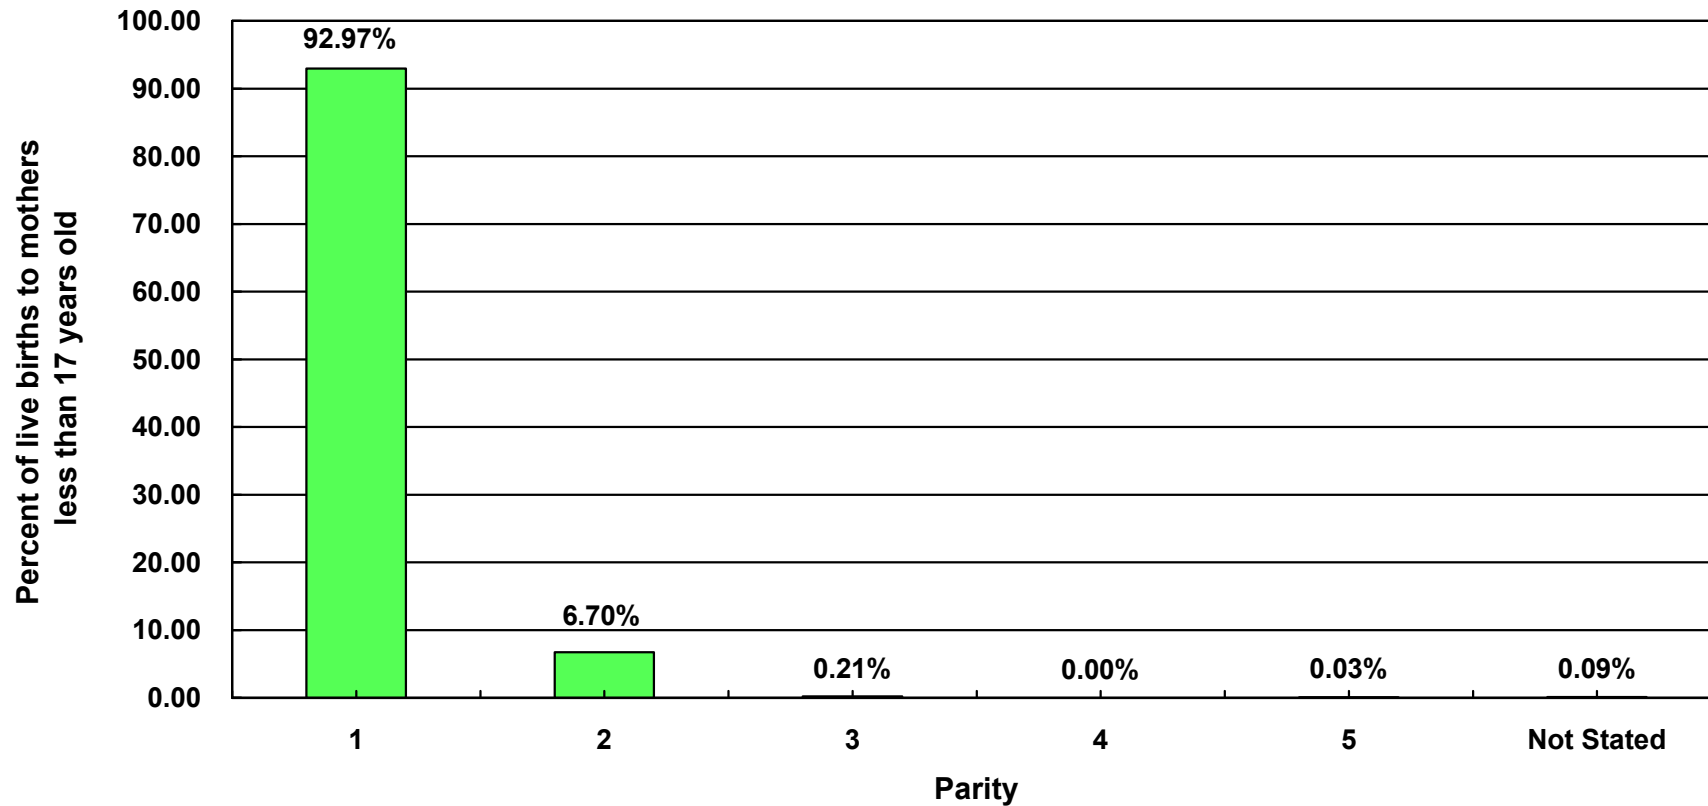

**Percent of Live Births to Mothers Less Than 17 Years Old
by Parity**
Los Angeles County, 1999

Parity										Not Stated	
1		2		3		4		5+		Not Stated	
Number	Percent	Number	Percent	Number	Percent	Number	Percent	Number	Percent	Number	Percent
3,081	86.40	222	6.23	7	0.20	0	0.00	1	0.03	3	0.08

Note: Total live births to mothers less than 17 years old in Los Angeles County, 1999=3,314

Parity = number of pregnancies resulting in live births to a woman

Source: 1999 birth records from the California Department of Health Services, Center for Health Statistics